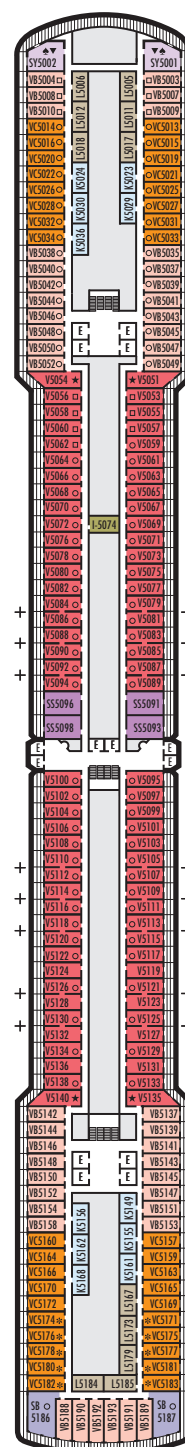

MAIN DECK
Staterooms 1001–1137

LOWER PROMENADE DECK

PROMENADE DECK

UPPER PROMENADE DECK
Staterooms 4001–4187

VERANDAH DECK
Staterooms 5001–5193

UPPER VERANDAH DECK
Staterooms 6001–6181

STATEROOM SYMBOL LEGEND

- Quad (2 lower beds, 1 sofa bed, 1 upper)
- Triple (2 lower beds, 1 sofa bed)
- △ Partial sea view
- X Fully obstructed view
- ⊕ Connecting rooms
- * Shower only
- ♣ Single-sink vanity, bathtub only
- ♠ Single-sink vanity
- ◆ Staterooms have solid steel verandah railings instead of clear-view Plexiglas® railings

ACCESSIBILITY STATEROOM SYMBOL LEGEND

- ♿ **Fully Accessible:** Staterooms I-8033, VB6002, VB6001, J1074, K1012 & K1011 have a roll-in shower only
 - ▼ **Fully Accessible with Single Side Approach:** Suites SA7058 & SA7057 have a bathtub and roll-in shower. Suites SY5002 & SY5001 have a roll-in shower only.
 - ★ **Ambulatory Accessible:** Staterooms VA8119, VA8116, VA8026, VA8025, V6052, V6049, V5140, V5135, V5054, V5051, VA4134, VA4131, H4092, H4089, VA4052, VA4051, D1100, D1099, C1082 & C1081 are roll-in shower only
- For information regarding stateroom bedding configurations and accessibility features on our ships please visit the [Accessibility](#) section of our website.

SHIP SPECIFICATIONS & FACILITIES

- 2,104 Guests
- 876 Crew
- 86,273 Gross Tons
- 936 Feet Long
- 11 Guest Decks
- Wraparound Promenade Deck
- 8 Restaurants & Cafes
- 5 Entertainment Venues
- 12 Lounges/Bars
- 2 Outdoor Swimming Pools (one with sliding glass roof)
- Spa & Salon
- Fitness Center
- Suite Lounge
- Duty-free Shops
- Library/Internet Cafe
- Onboard Wi-Fi Access
- Casino
- Sport Courts