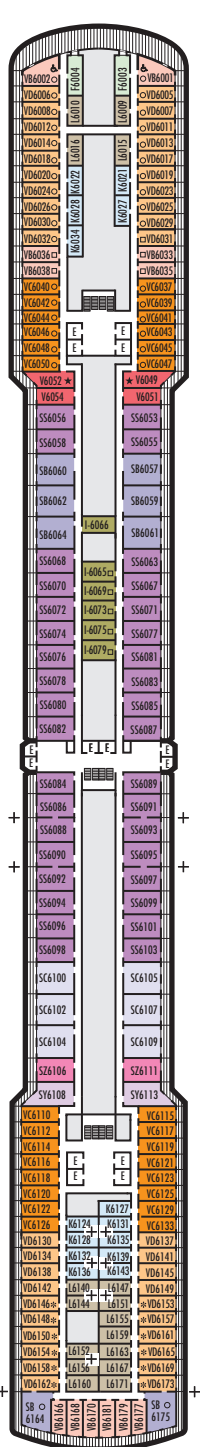

MAIN DECK
Staterooms 1001–1137

LOWER PROMENADE DECK

PROMENADE DECK

UPPER PROMENADE DECK
Staterooms 4001–4187

VERANDAH DECK
Staterooms 5001–5193

UPPER VERANDAH DECK
Staterooms 6001–6181

STATEROOM SYMBOL LEGEND

- Quad (2 lower beds, 1 sofa bed, 1 upper)
- Triple (2 lower beds, 1 sofa bed)
- △ Partial sea view
- X Fully obstructed view
- ⊕ Connecting rooms
- * Shower only
- ♣ Single-sink vanity, bathtub only
- ♠ Single-sink vanity
- ◆ Staterooms have solid steel verandah railings instead of clear-view Plexiglas® railings

ACCESSIBILITY STATEROOM SYMBOL LEGEND

- ♿ **Fully Accessible:** Staterooms I-8033, VB6002, VB6001, J1074, K1012 & K1011 have a roll-in shower only
 - ▼ **Fully Accessible with Single Side Approach:** Suites SA7058 & SA7057 have a bathtub and roll-in shower. Suites SY5002 & SY5001 have a roll-in shower only.
 - ★ **Ambulatory Accessible:** Staterooms VA8119, VA8116, VA8026, VA8025, V6052, V6049, V5140, V5135, V5054, V5051, VA4134, VA4131, H4092, H4089, VA4052, VA4051, D1100, D1099, C1082 & C1081 are roll-in shower only
- For information regarding stateroom bedding configurations and accessibility features on our ships please visit the [Accessibility](#) section of our website.

SHIP SPECIFICATIONS & FACILITIES

- 2,104 Guests
- 876 Crew
- 86,273 Gross Tons
- 936 Feet Long
- 11 Guest Decks
- Wraparound Promenade Deck
- 8 Restaurants & Cafes
- 5 Entertainment Venues
- 12 Lounges/Bars
- 2 Outdoor Swimming Pools (one with sliding glass roof)
- Spa & Salon
- Fitness Center
- Suite Lounge
- Duty-free Shops
- Library/Internet Cafe
- Onboard Wi-Fi Access
- Casino
- Sport Courts