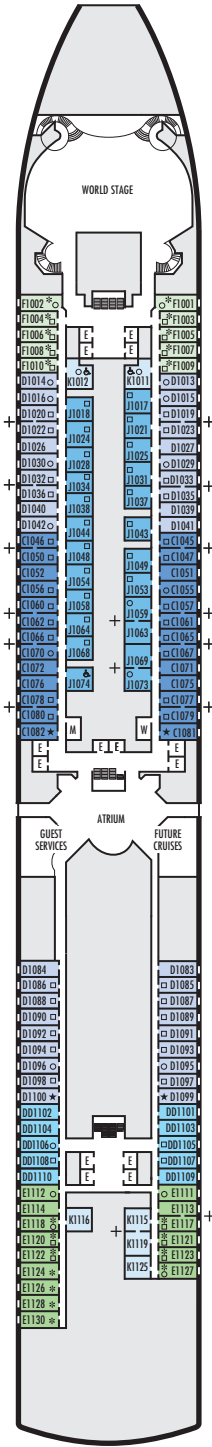

MAIN DECK
Staterooms 1001–1137

LOWER PROMENADE DECK

PROMENADE DECK

UPPER PROMENADE DECK
Staterooms 4001–4187

VERANDAH DECK
Staterooms 5001–5193

UPPER VERANDAH DECK
Staterooms 6001–6181

STATEROOM SYMBOL LEGEND

- Quad (2 lower beds, 1 sofa bed, 1 upper)
- Triple (2 lower beds, 1 sofa bed)
- △ Partial sea view
- X Fully obstructed view
- ⊕ Connecting rooms
- * Shower only
- ♣ Single-sink vanity, bathtub only
- ♠ Single-sink vanity
- ◆ Staterooms have solid steel verandah railings instead of clear-view Plexiglas® railings

ACCESSIBILITY STATEROOM SYMBOL LEGEND

- ♿ **Fully Accessible:** Staterooms I-8033, VB6002, VB6001, J1074, K1012 & K1011 have a roll-in shower only
 - ▼ **Fully Accessible with Single Side Approach:** Suites SA7058 & SA7057 have a bathtub and roll-in shower. Suites SY5002 & SY5001 have a roll-in shower only.
 - ★ **Ambulatory Accessible:** Staterooms VA8119, VA8116, VA8026, VA8025, V6052, V6049, V5140, V5135, V5054, V5051, VA4134, VA4131, H4092, H4089, VA4052, VA4051, D1100, D1099, C1082 & C1081 are roll-in shower only
- For information regarding stateroom bedding configurations and accessibility features on our ships please visit the [Accessibility](#) section of our website.

SHIP SPECIFICATIONS & FACILITIES

- 2,104 Guests
- 876 Crew
- 86,273 Gross Tons
- 936 Feet Long
- 11 Guest Decks
- Wraparound Promenade Deck
- 8 Restaurants & Cafes
- 5 Entertainment Venues
- 12 Lounges/Bars
- 2 Outdoor Swimming Pools (one with sliding glass roof)
- Spa & Salon
- Fitness Center
- Suite Lounge
- Duty-free Shops
- Library/Internet Cafe
- Onboard Wi-Fi Access
- Casino
- Sport Courts