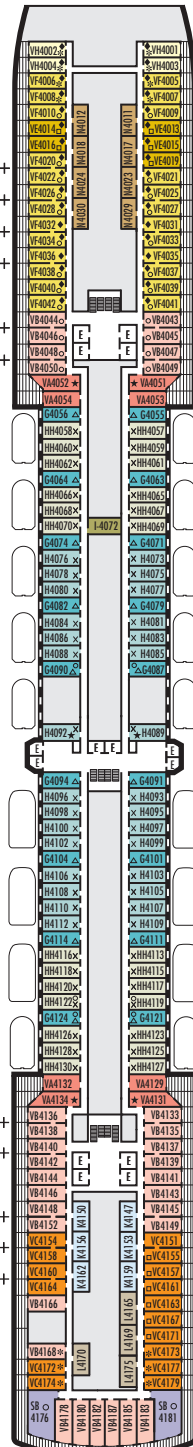

MAIN DECK
Staterooms 1001–1137

LOWER PROMENADE DECK

PROMENADE DECK

UPPER PROMENADE DECK
Staterooms 4001–4187

VERANDAH DECK
Staterooms 5001–5193

UPPER VERANDAH DECK
Staterooms 6001–6181

STATEROOM SYMBOL LEGEND

- Quad (2 lower beds, 1 sofa bed, 1 upper)
- Triple (2 lower beds, 1 sofa bed)
- △ Partial sea view
- X Fully obstructed view
- ⊕ Connecting rooms
- * Shower only
- ♣ Single-sink vanity, bathtub only
- ♠ Single-sink vanity
- ◆ Staterooms have solid steel verandah railings instead of clear-view Plexiglas® railings

ACCESSIBILITY STATEROOM SYMBOL LEGEND

- ♿ **Fully Accessible:** Staterooms I-8033, VB6002, VB6001, J1074, K1012 & K1011 have a roll-in shower only
 - ▼ **Fully Accessible with Single Side Approach:** Suites SA7058 & SA7057 have a bathtub and roll-in shower. Suites SY5002 & SY5001 have a roll-in shower only.
 - ★ **Ambulatory Accessible:** Staterooms VA8119, VA8116, VA8026, VA8025, V6052, V6049, V5140, V5135, V5054, V5051, VA4134, VA4131, H4092, H4089, VA4052, VA4051, D1100, D1099, C1082 & C1081 are roll-in shower only
- For information regarding stateroom bedding configurations and accessibility features on our ships please visit the [Accessibility](#) section of our website.

SHIP SPECIFICATIONS & FACILITIES

- 2,104 Guests
- 876 Crew
- 86,273 Gross Tons
- 936 Feet Long
- 11 Guest Decks
- Wraparound Promenade Deck
- 8 Restaurants & Cafes
- 5 Entertainment Venues
- 12 Lounges/Bars
- 2 Outdoor Swimming Pools (one with sliding glass roof)
- Spa & Salon
- Fitness Center
- Suite Lounge
- Duty-free Shops
- Library/Internet Cafe
- Onboard Wi-Fi Access
- Casino
- Sport Courts