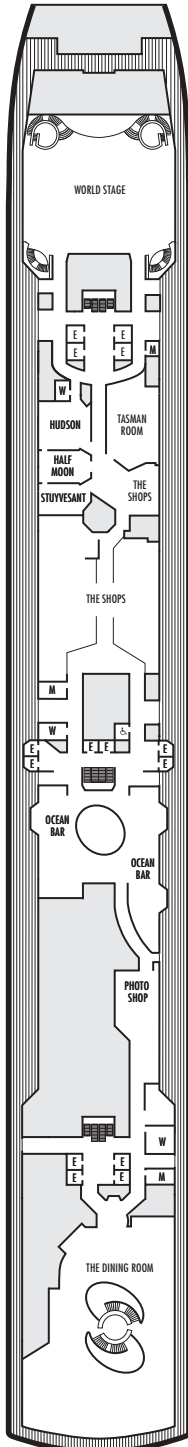

MAIN DECK
Staterooms 1001–1137

LOWER PROMENADE DECK

PROMENADE DECK

UPPER PROMENADE DECK
Staterooms 4001–4187

VERANDAH DECK
Staterooms 5001–5193

UPPER VERANDAH DECK
Staterooms 6001–6181

STATEROOM SYMBOL LEGEND

- Quad (2 lower beds, 1 sofa bed, 1 upper)
- Triple (2 lower beds, 1 sofa bed)
- △ Partial sea view
- X Fully obstructed view
- ⊕ Connecting rooms
- * Shower only
- ♣ Single-sink vanity, bathtub only
- ♠ Single-sink vanity
- ◆ Staterooms have solid steel verandah railings instead of clear-view Plexiglas® railings

ACCESSIBILITY STATEROOM SYMBOL LEGEND

- ♿ **Fully Accessible:** Staterooms I-8033, VB6002, VB6001, J1074, K1012 & K1011 have a roll-in shower only
 - ▼ **Fully Accessible with Single Side Approach:** Suites SA7058 & SA7057 have a bathtub and roll-in shower. Suites SY5002 & SY5001 have a roll-in shower only.
 - ★ **Ambulatory Accessible:** Staterooms VA8119, VA8116, VA8026, VA8025, V6052, V6049, V5140, V5135, V5054, V5051, VA4134, VA4131, H4092, H4089, VA4052, VA4051, D1100, D1099, C1082 & C1081 are roll-in shower only
- For information regarding stateroom bedding configurations and accessibility features on our ships please visit the [Accessibility](#) section of our website.

SHIP SPECIFICATIONS & FACILITIES

- 2,104 Guests
- 876 Crew
- 86,273 Gross Tons
- 936 Feet Long
- 11 Guest Decks
- Wraparound Promenade Deck
- 8 Restaurants & Cafes
- 5 Entertainment Venues
- 12 Lounges/Bars
- 2 Outdoor Swimming Pools (one with sliding glass roof)
- Spa & Salon
- Fitness Center
- Suite Lounge
- Duty-free Shops
- Library/Internet Cafe
- Onboard Wi-Fi Access
- Casino
- Sport Courts