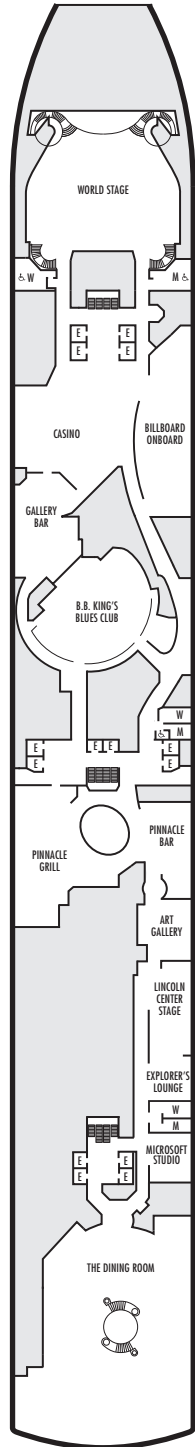

MAIN DECK
Staterooms 1001–1137

LOWER PROMENADE DECK

PROMENADE DECK

UPPER PROMENADE DECK
Staterooms 4001–4187

VERANDAH DECK
Staterooms 5001–5193

UPPER VERANDAH DECK
Staterooms 6001–6181

STATEROOM SYMBOL LEGEND

- Quad (2 lower beds, 1 sofa bed, 1 upper)
- Triple (2 lower beds, 1 sofa bed)
- △ Partial sea view
- X Fully obstructed view
- ⊕ Connecting rooms
- * Shower only
- ♣ Single-sink vanity, bathtub only
- ♠ Single-sink vanity
- ◆ Staterooms have solid steel verandah railings instead of clear-view Plexiglas® railings

ACCESSIBILITY STATEROOM SYMBOL LEGEND

- ♿ **Fully Accessible:** Staterooms I-8033, VB6002, VB6001, J1074, K1012 & K1011 have a roll-in shower only
 - ▼ **Fully Accessible with Single Side Approach:** Suites SA7058 & SA7057 have a bathtub and roll-in shower. Suites SY5002 & SY5001 have a roll-in shower only.
 - ★ **Ambulatory Accessible:** Staterooms VA8119, VA8116, VA8026, VA8025, V6052, V6049, V5140, V5135, V5054, V5051, VA4134, VA4131, H4092, H4089, VA4052, VA4051, D1100, D1099, C1082 & C1081 are roll-in shower only
- For information regarding stateroom bedding configurations and accessibility features on our ships please visit the [Accessibility](#) section of our website.

SHIP SPECIFICATIONS & FACILITIES

- 2,104 Guests
- 876 Crew
- 86,273 Gross Tons
- 936 Feet Long
- 11 Guest Decks
- Wraparound Promenade Deck
- 8 Restaurants & Cafes
- 5 Entertainment Venues
- 12 Lounges/Bars
- 2 Outdoor Swimming Pools (one with sliding glass roof)
- Spa & Salon
- Fitness Center
- Suite Lounge
- Duty-free Shops
- Library/Internet Cafe
- Onboard Wi-Fi Access
- Casino
- Sport Courts